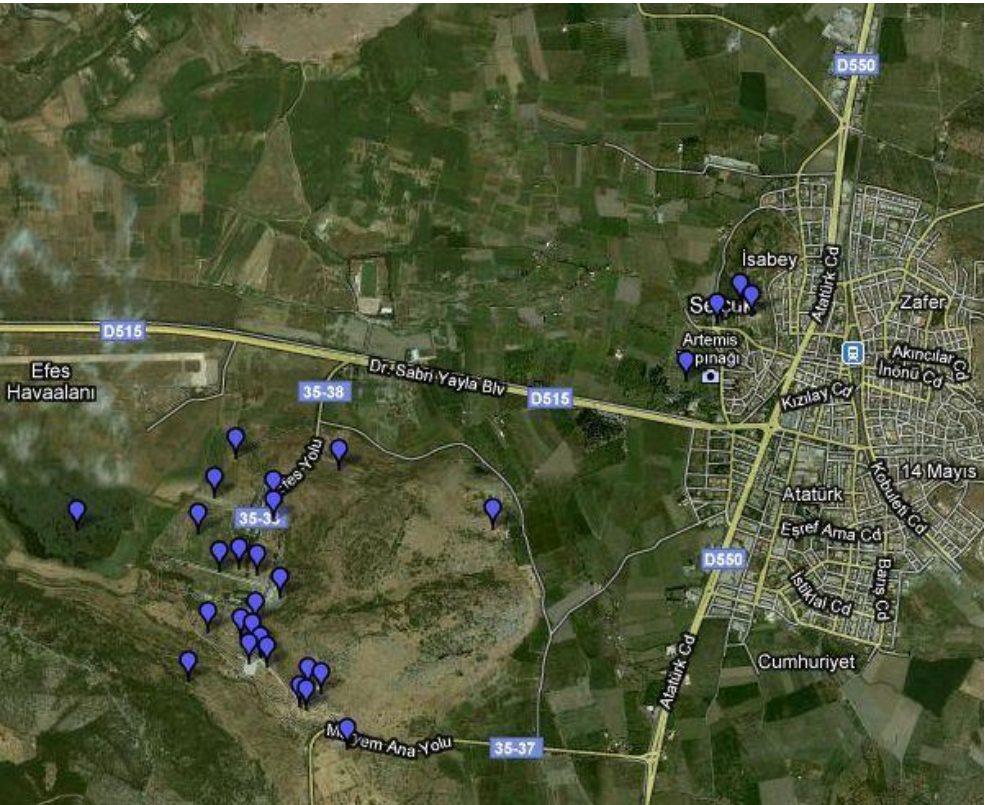

# EPHESUS MAPS

The Golden Age of Ephesus

Entrance to Ephesus from the Harbor

Entrance to Ephesus from the Magnesia Gate

LEGENDS: 1-Varius Baths 2-Adlon 3-State Agora 4-Temple of Isis 5-Town Hall 6-Pallio Fountain 7-Memius Monument 8-Domitian Temple 9-Domitian Square 10-Curetes Street 11-Trojan Fountain 12-Scholastica Baths 13-Latrinae 14-Hadrian Temple 15-Palaces on the Slope 16-Octagonal Monument 17-Fountain 18-Hadrian Gate 19-Love House 20-Celsus Library 21-Mazeus & Mithridates Gate 22-Commercial Agora 23-Marble Street 24-Great Theatre 25-Harbor Gate 26-Arcadian Avenue 27-Four Columns Monument 28-Ancient Port 29-Gymnasium 30-Verulanus Sport Area 31-Harbor Baths 32-Byzantium Palace