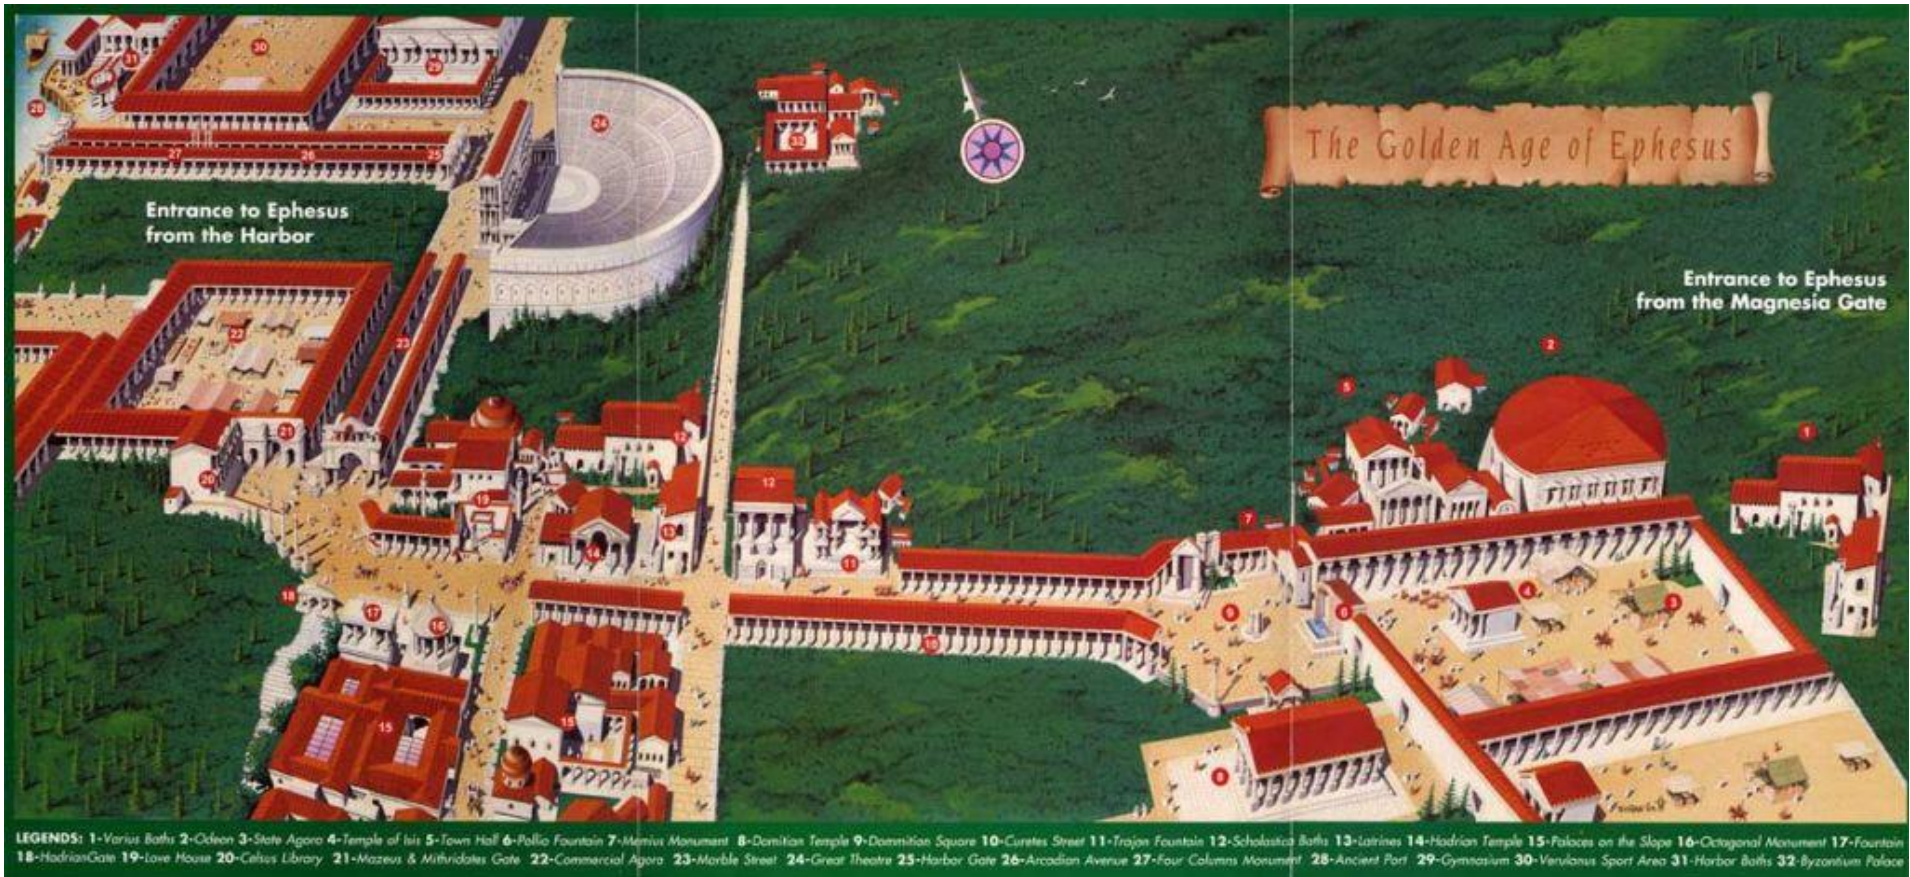

# EPHESUS MAPS

The Golden Age of Ephesus

Entrance to Ephesus from the Harbor

Entrance to Ephesus from the Magnesia Gate

LEGENDS: 1-Varius Baths 2-Adlon 3-State Agora 4-Temple of Isis 5-Town Hall 6-Pallio Fountain 7-Memius Monument 8-Domitian Temple 9-Domitian Square 10-Curetes Street 11-Trojan Fountain 12-Scholastica Baths 13-Latrinae 14-Hadrian Temple 15-Palaces on the Slope 16-Octagonal Monument 17-Fountain 18-Hadrian Gate 19-Love House 20-Celsus Library 21-Mazeus & Mithridates Gate 22-Commercial Agora 23-Marble Street 24-Great Theatre 25-Harbor Gate 26-Arcadian Avenue 27-Four Columns Monument 28-Ancient Port 29-Gymnasium 30-Verulanus Sport Area 31-Harbor Baths 32-Byzantium Palace