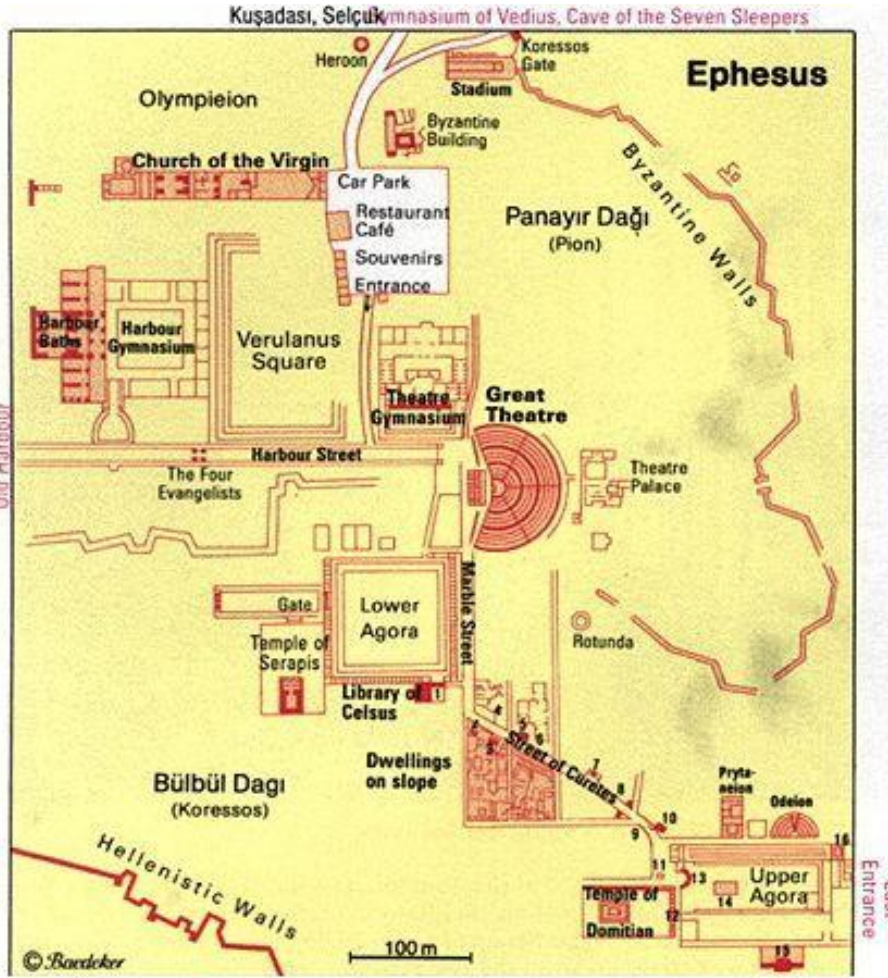

# EPHESUS MAPS

The Golden Age of Ephesus

Entrance to Ephesus from the Harbor

Entrance to Ephesus from the Magnesia Gate

LEGENDS: 1-Varius Baths 2-Adlon 3-State Agora 4-Temple of Isis 5-Town Hall 6-Pallio Fountain 7-Memius Monument 8-Domitian Temple 9-Domitian Square 10-Curetes Street 11-Trojan Fountain 12-Scholastica Baths 13-Latrinae 14-Hadrian Temple 15-Palaces on the Slope 16-Octagonal Monument 17-Fountain 18-Hadrian Gate 19-Love House 20-Celsus Library 21-Mazeus & Mithridates Gate 22-Commercial Agora 23-Marble Street 24-Great Theatre 25-Harbor Gate 26-Arcadian Avenue 27-Four Columns Monument 28-Ancient Port 29-Gymnasium 30-Verulanus Sport Area 31-Harbor Baths 32-Byzantium Palace