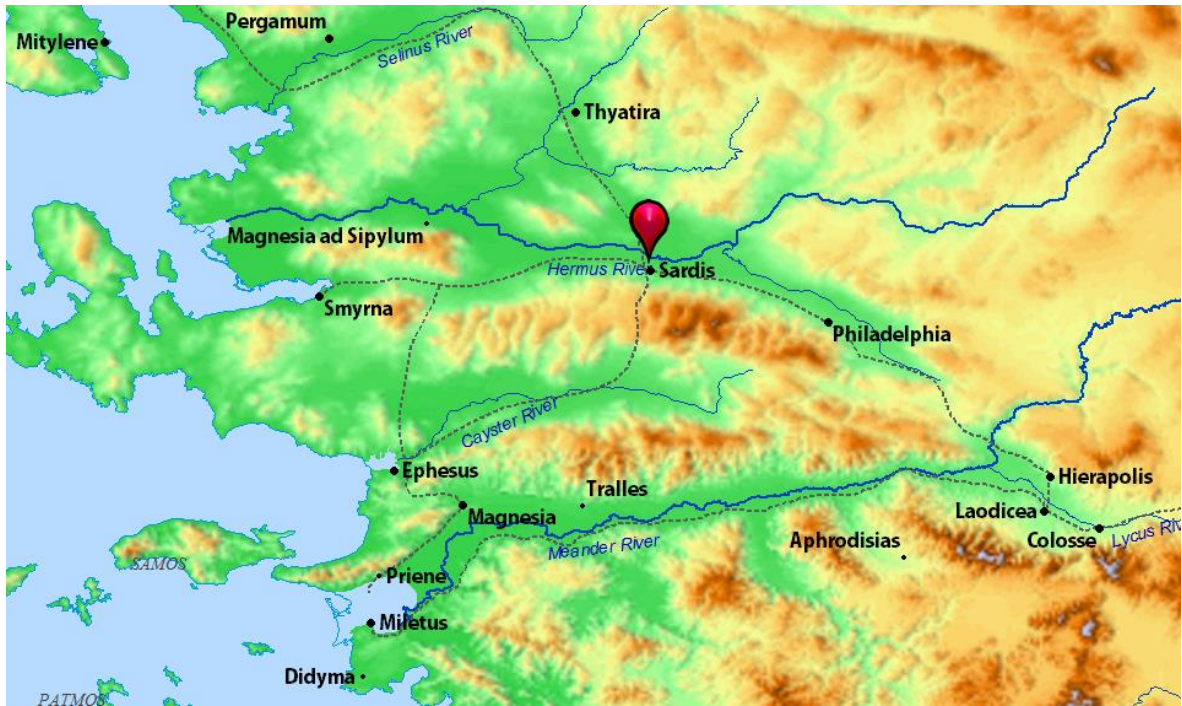

SARDIS MAPS

Salihli

Sardis in the Centre of circa Lydia 50AD

Melito – Early Christian Writer circa 165AD