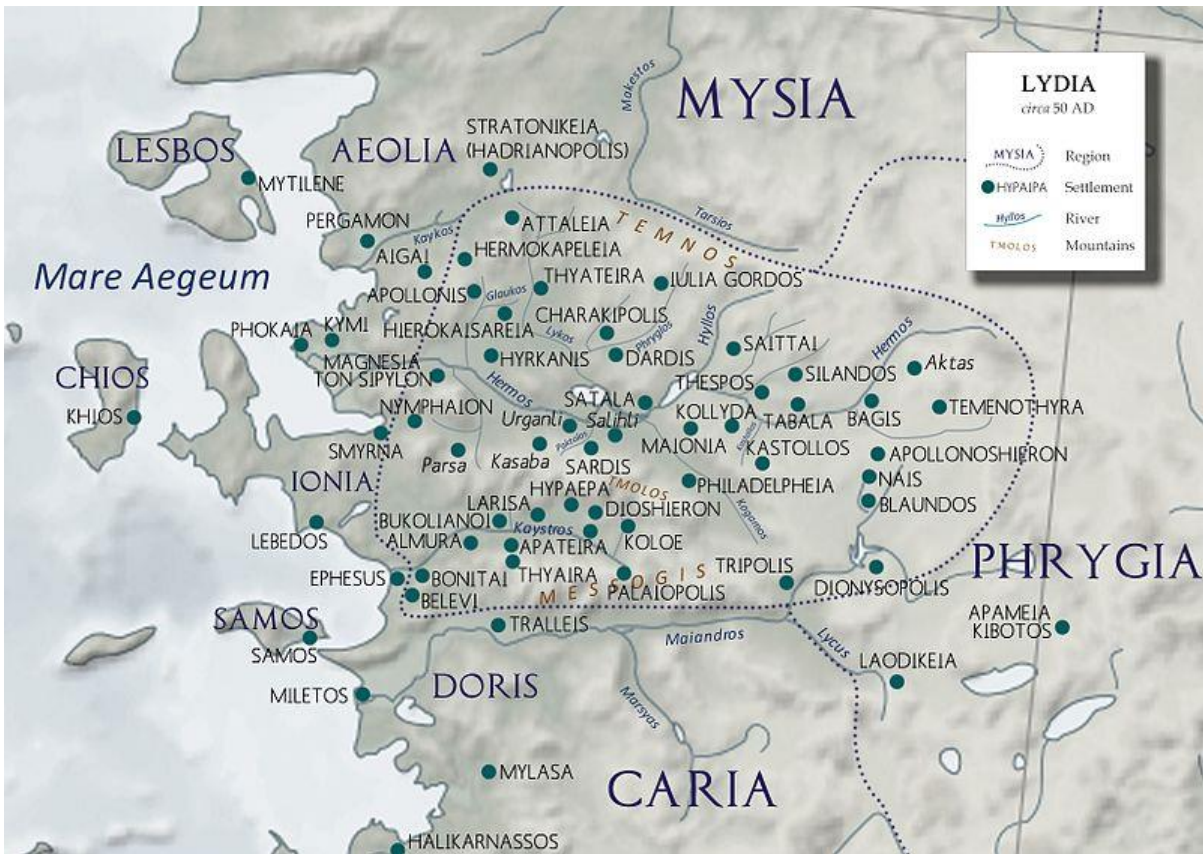

SARDIS MAPS

Salihli

Sardis in the Centre of circa Lydia 50AD

Melito – Early Christian Writer circa 165AD