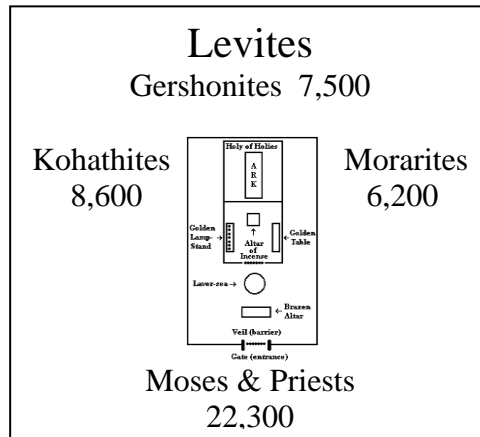

The Camp Of Israel

Numbers 2

Ox 108,100

Ephraim

Man 151,450

Reuben

Dan

Eagle 157,600

Judah

Lion 186,400

The Camp of Israel

The camp of Reuben		W	The Camp of Ephraim			
Reuben	46,500		Bull		Ephraim	40,500
Simeon	59,300				Manasseh	32,200
Gad	45,600		E		Benjamin	35,400
	-----		P			-----
	151,400		H			108,100
			R			
Numbers 2:10-16			A		Numbers 2:18-24	
			I			
			M			
			L E V I			
The Camp of Levi	Numbers 1:44-53		Man		Eagle	
			REUBEN		DAN	N
			L E V I			
			Lion			
The Camp of Judah					The Camp of Dan	
Judah	74,600		J		Dan	62,700
Issachar	54,400				Naphtali	53,400
Zebulon	57,400		U		Asher	41,500
	-----					-----
	186,400		D			157,600
Numbers 2:3-9			A		Numbers 2:25:31	
			H			
			E			